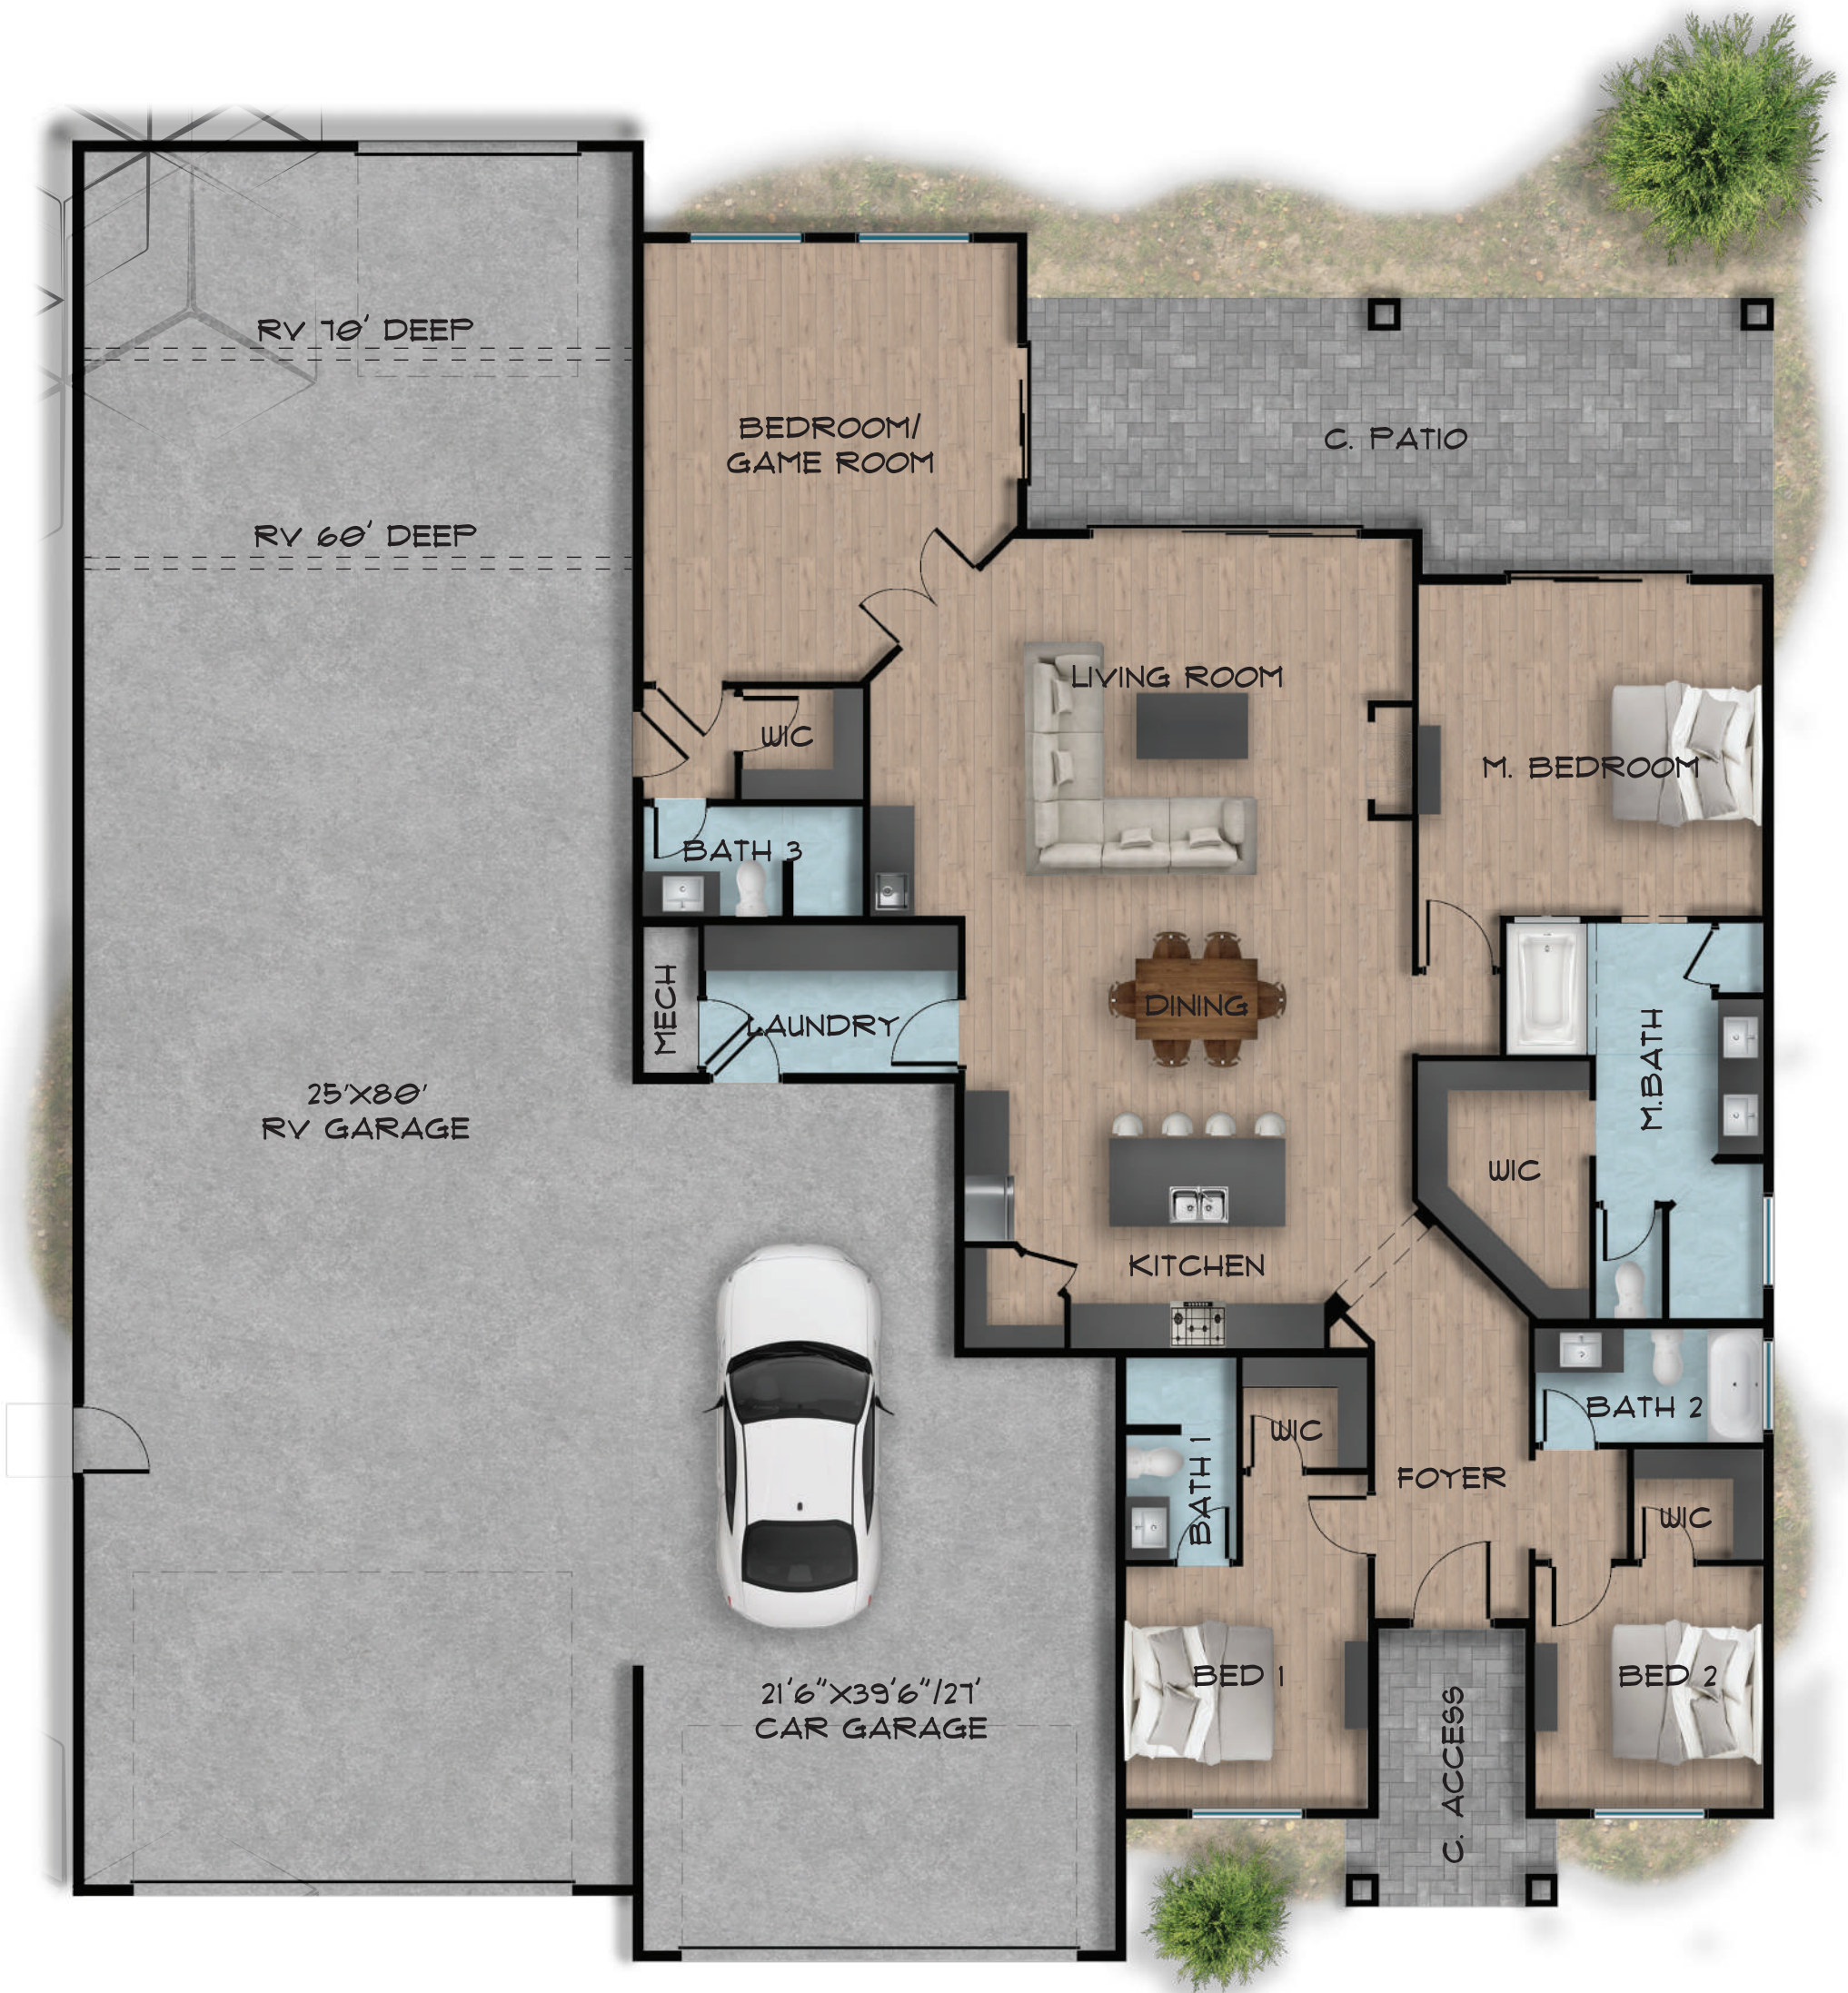

# MODEL - 2566

3  
BEDS

4  
BATHS

2,566 SQ FT  
LIVING AREA

11'6"  
WIDTH

84'  
MAX. DEPTH